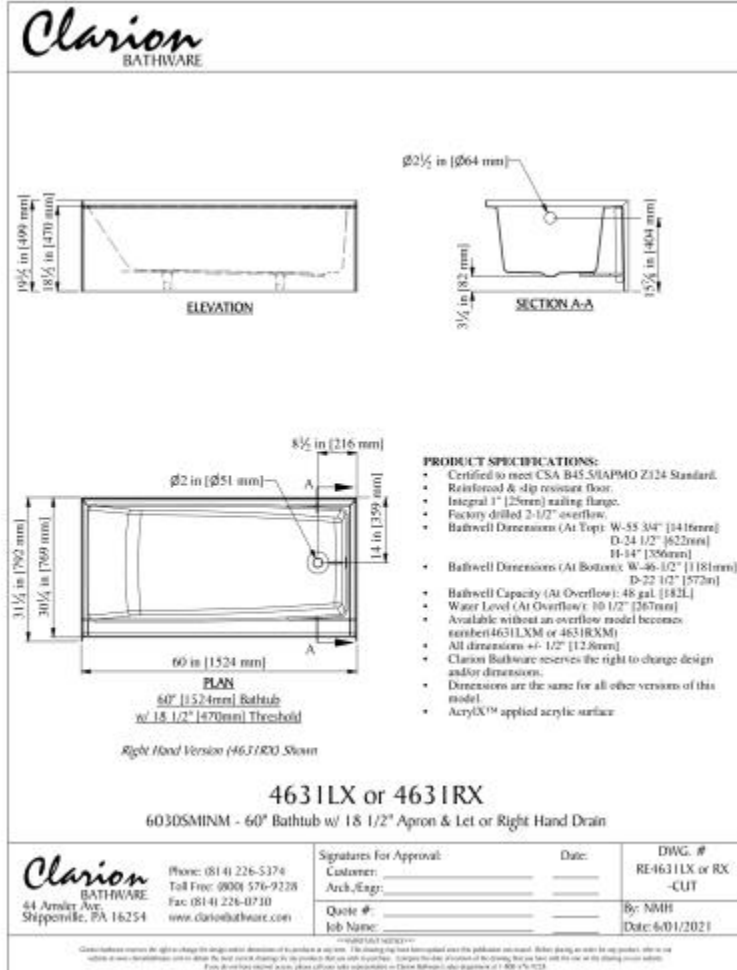

RE4631LX or RE4631RX 60 x 31.25 AcrylX Alcove Bathtub

Model number:

CL010079

Dimensions: 60" x 31.25" x 19.5"

Installation: Alcove

Material: AcrylX™

Standard Features:

- New Unit for 2019!
- AcrylX™
- Gridlock slip resistant floor
- Above the floor rough
- Available non above the floor rough (RE4631L or RE4631R)

Bone

White

Certifications

CLARION products adhere to one or more of the following certifications:

RE4631LX or RE4631RX 60 x 31.25 AcrylX Alcove Bathtub

Model number:

CL010079

Dimensions: 60" x 31.25" x 19.5"

Installation: Alcove

Material: AcrylX™

Dimensions

60 x 31 1/4 x 19 1/2 In.
(1524 x 792 x 499 mm)

Drain location:

Left

Right

Project: _____